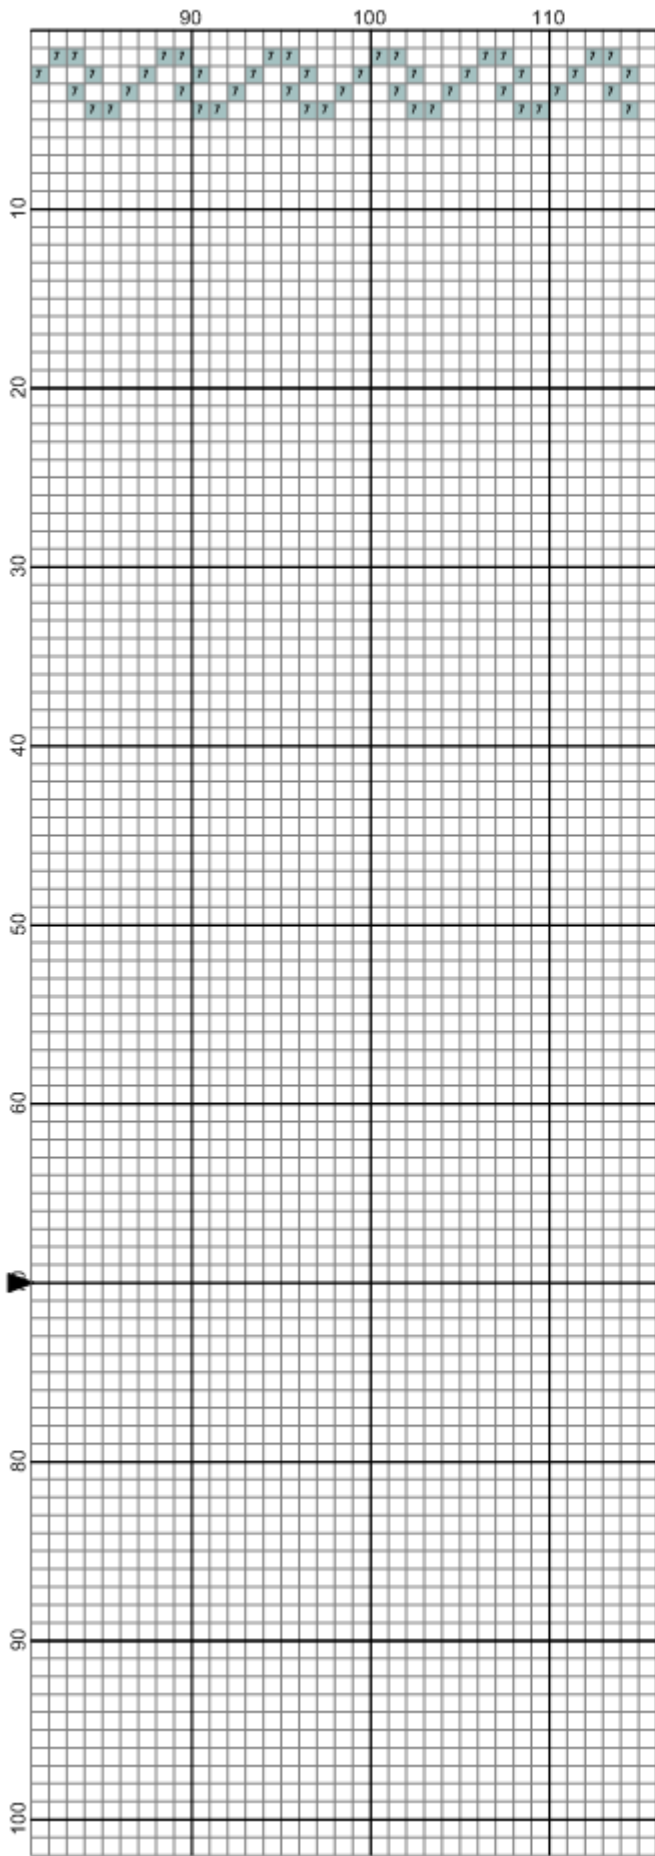

New England Classic Stitch

Wave Border

Item #OV104

Customerservice@NewEnglandClassicStitch.com

© 2011 New England Classic Stitch

Wave Border

Company: New England Classic Stitch
Copyright: (C) 2010 New England Classic Stitch. All Rights Reserved
Website: NewEnglandClassicStitch.com
Grid Size: 116W x 140H
Design Area: 0.00" x 0.00" (0 x 0 stitches)

Legend:

  [2] DMC-927 ANC-849 grey green - lt

Wave Border

(C) 2010 New England Classic Stitch. All Rights Reserved

Wave Border

(C) 2010 New England Classic Stitch. All Rights Reserved

Wave Border

(C) 2010 New England Classic Stitch. All Rights Reserved

Wave Border