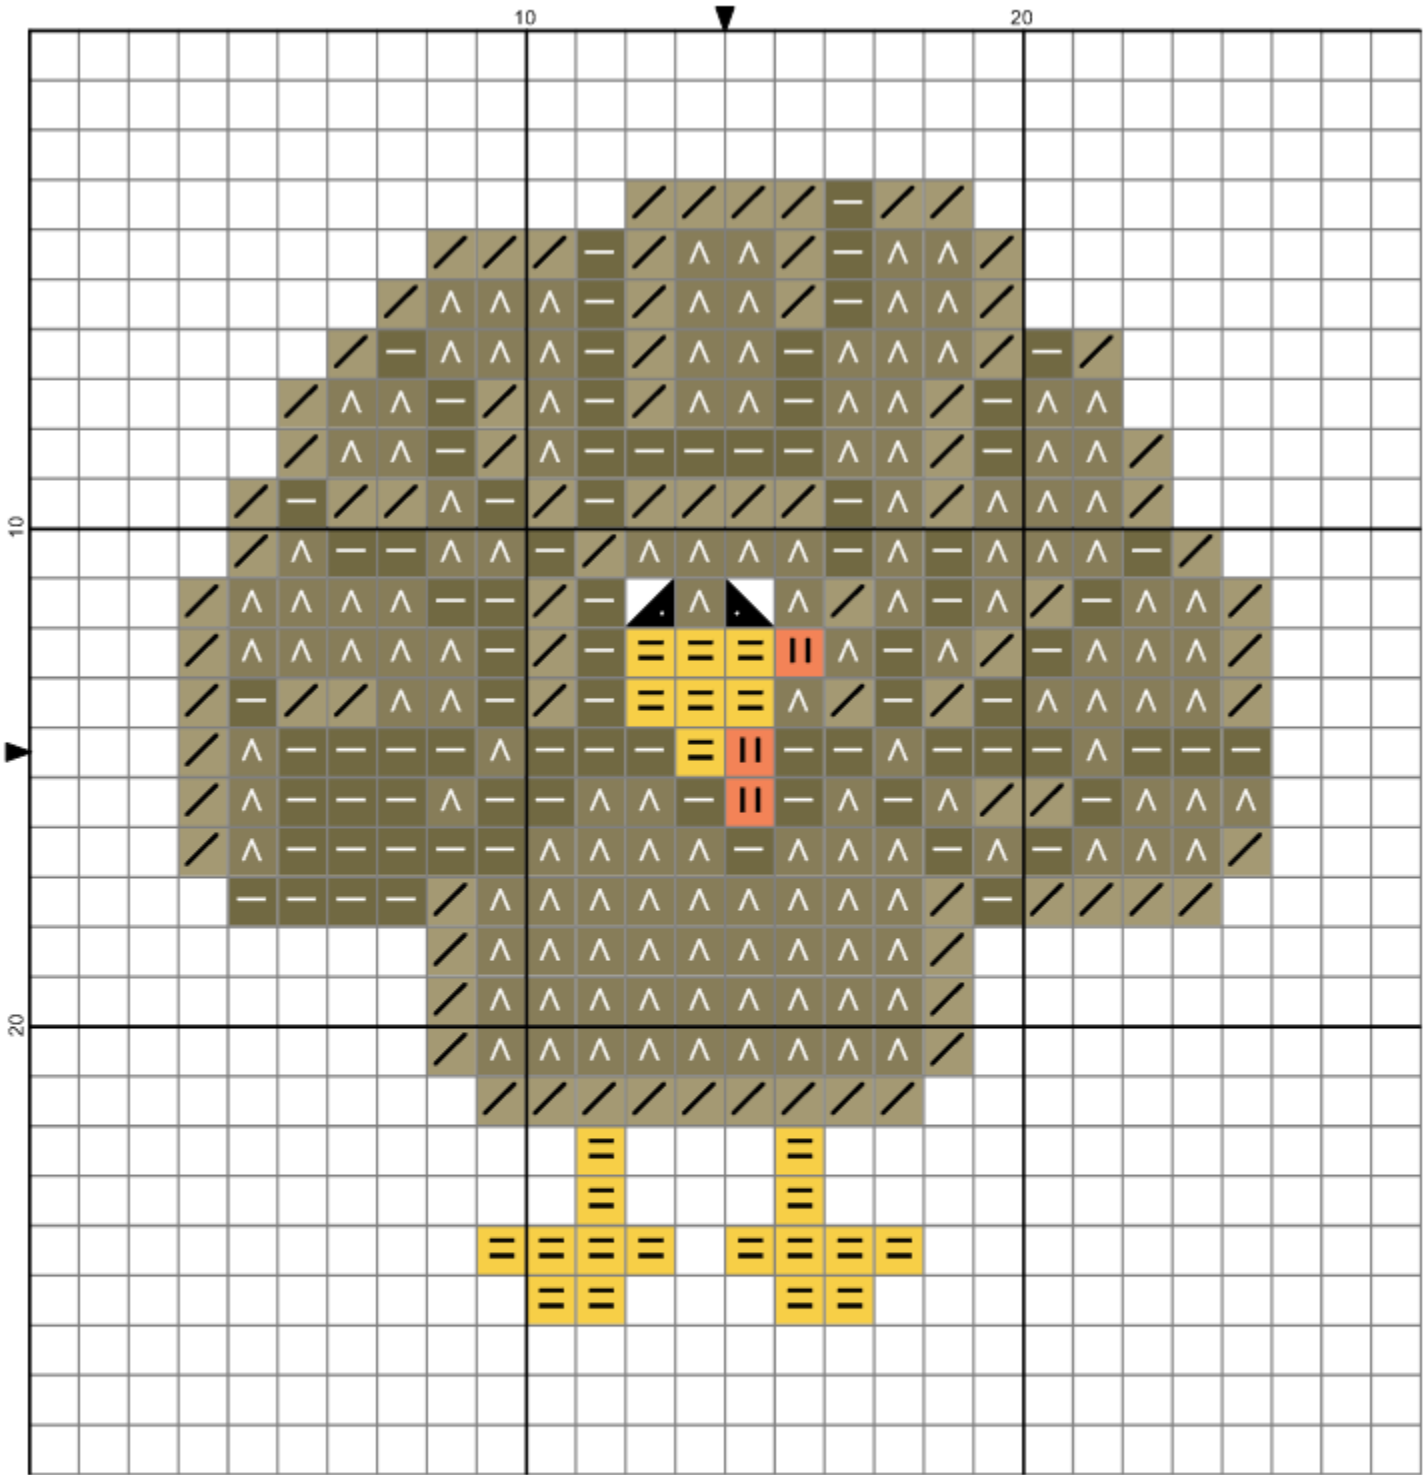

# *New England Classic Stitch*

## **Turkey**

Item #OT101

Customerservice@NewEnglandClassicStitch.com

© 2011 New England Classic Stitch

# Turkey

---

**Company:** New England Classic Stitch  
**Copyright:** (C) 2011 New England Classic Stitch. All Rights Reserved  
**Website:** NewEnglandClassicStitch.com  
**Grid Size:** 28W x 29H  
**Design Area:** 1.57" x 1.64" (22 x 23 stitches)

## Legend:

■ [2] DMC-310 ANC-403 black  
■ [2] DMC-610 ANC-889 drab brown - vy dk  
■ [2] DMC-611 ANC-393 drab brown - dk

■ [2] DMC-612 ANC-832 drab brown - md  
■ [2] DMC-721 ANC-324 orange spice - md  
■ [2] DMC-725 ANC-298 topaz