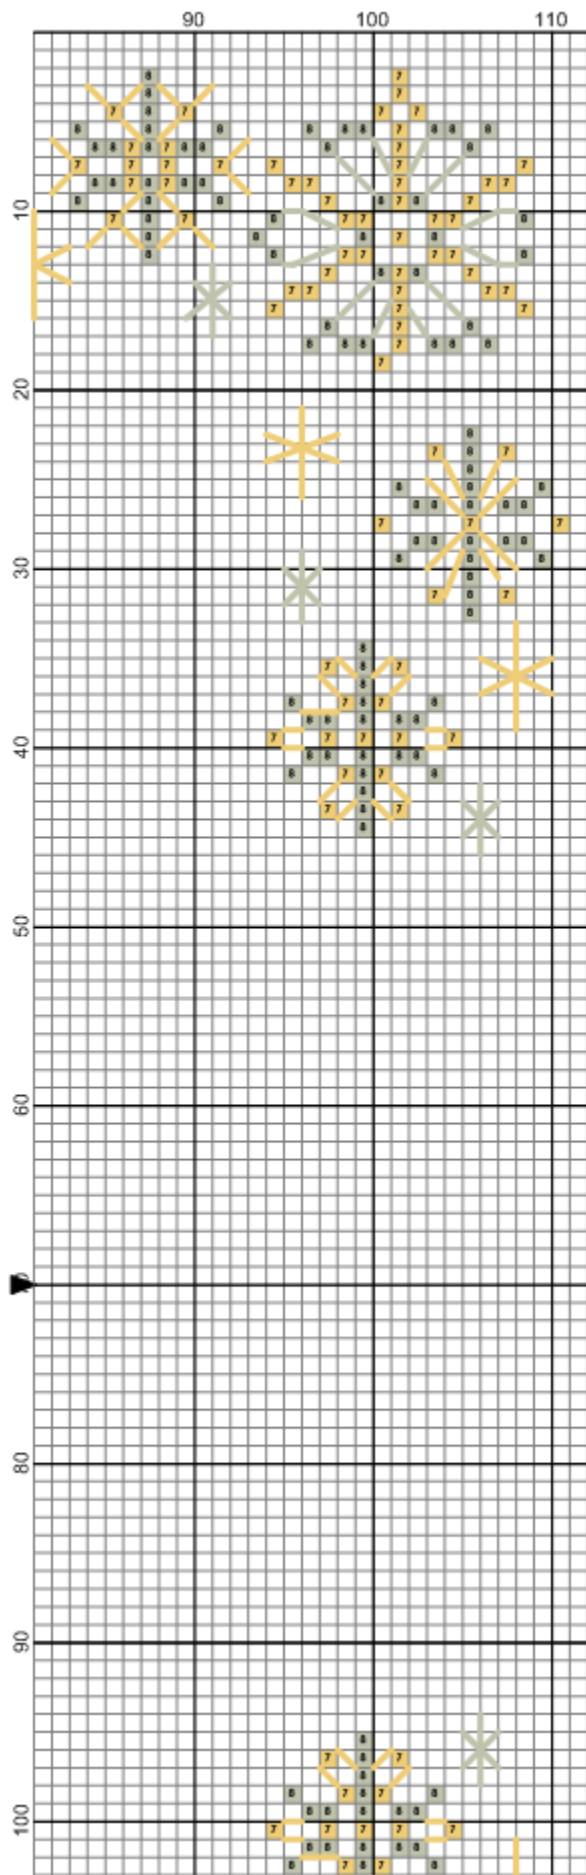

New England Classic Stitch

Snow Flake Border

Item #OC112

Customerservice@NewEnglandClassicStitch.com

© 2011 New England Classic Stitch

Snow Flake Border

Company: New England Classic Stitch
Copyright: (C) 2011 New England Classic Stitch. All Rights Reserved
Website: NewEnglandClassicStitch.com
Grid Size: 112W x 140H
Design Area: 0.00" x 0.00" (0 x 0 stitches)

Legend:

 DMC-648 ANC-900 beaver gray - lt  DMC-676 ANC-891 old gold - lt

Backstitch Lines:

 DMC-648 beaver gray - lt  DMC-676 old gold - lt

Snow Flakes Border

Snow Flakes Border

Snow Flakes Border

Snow Flakes Border