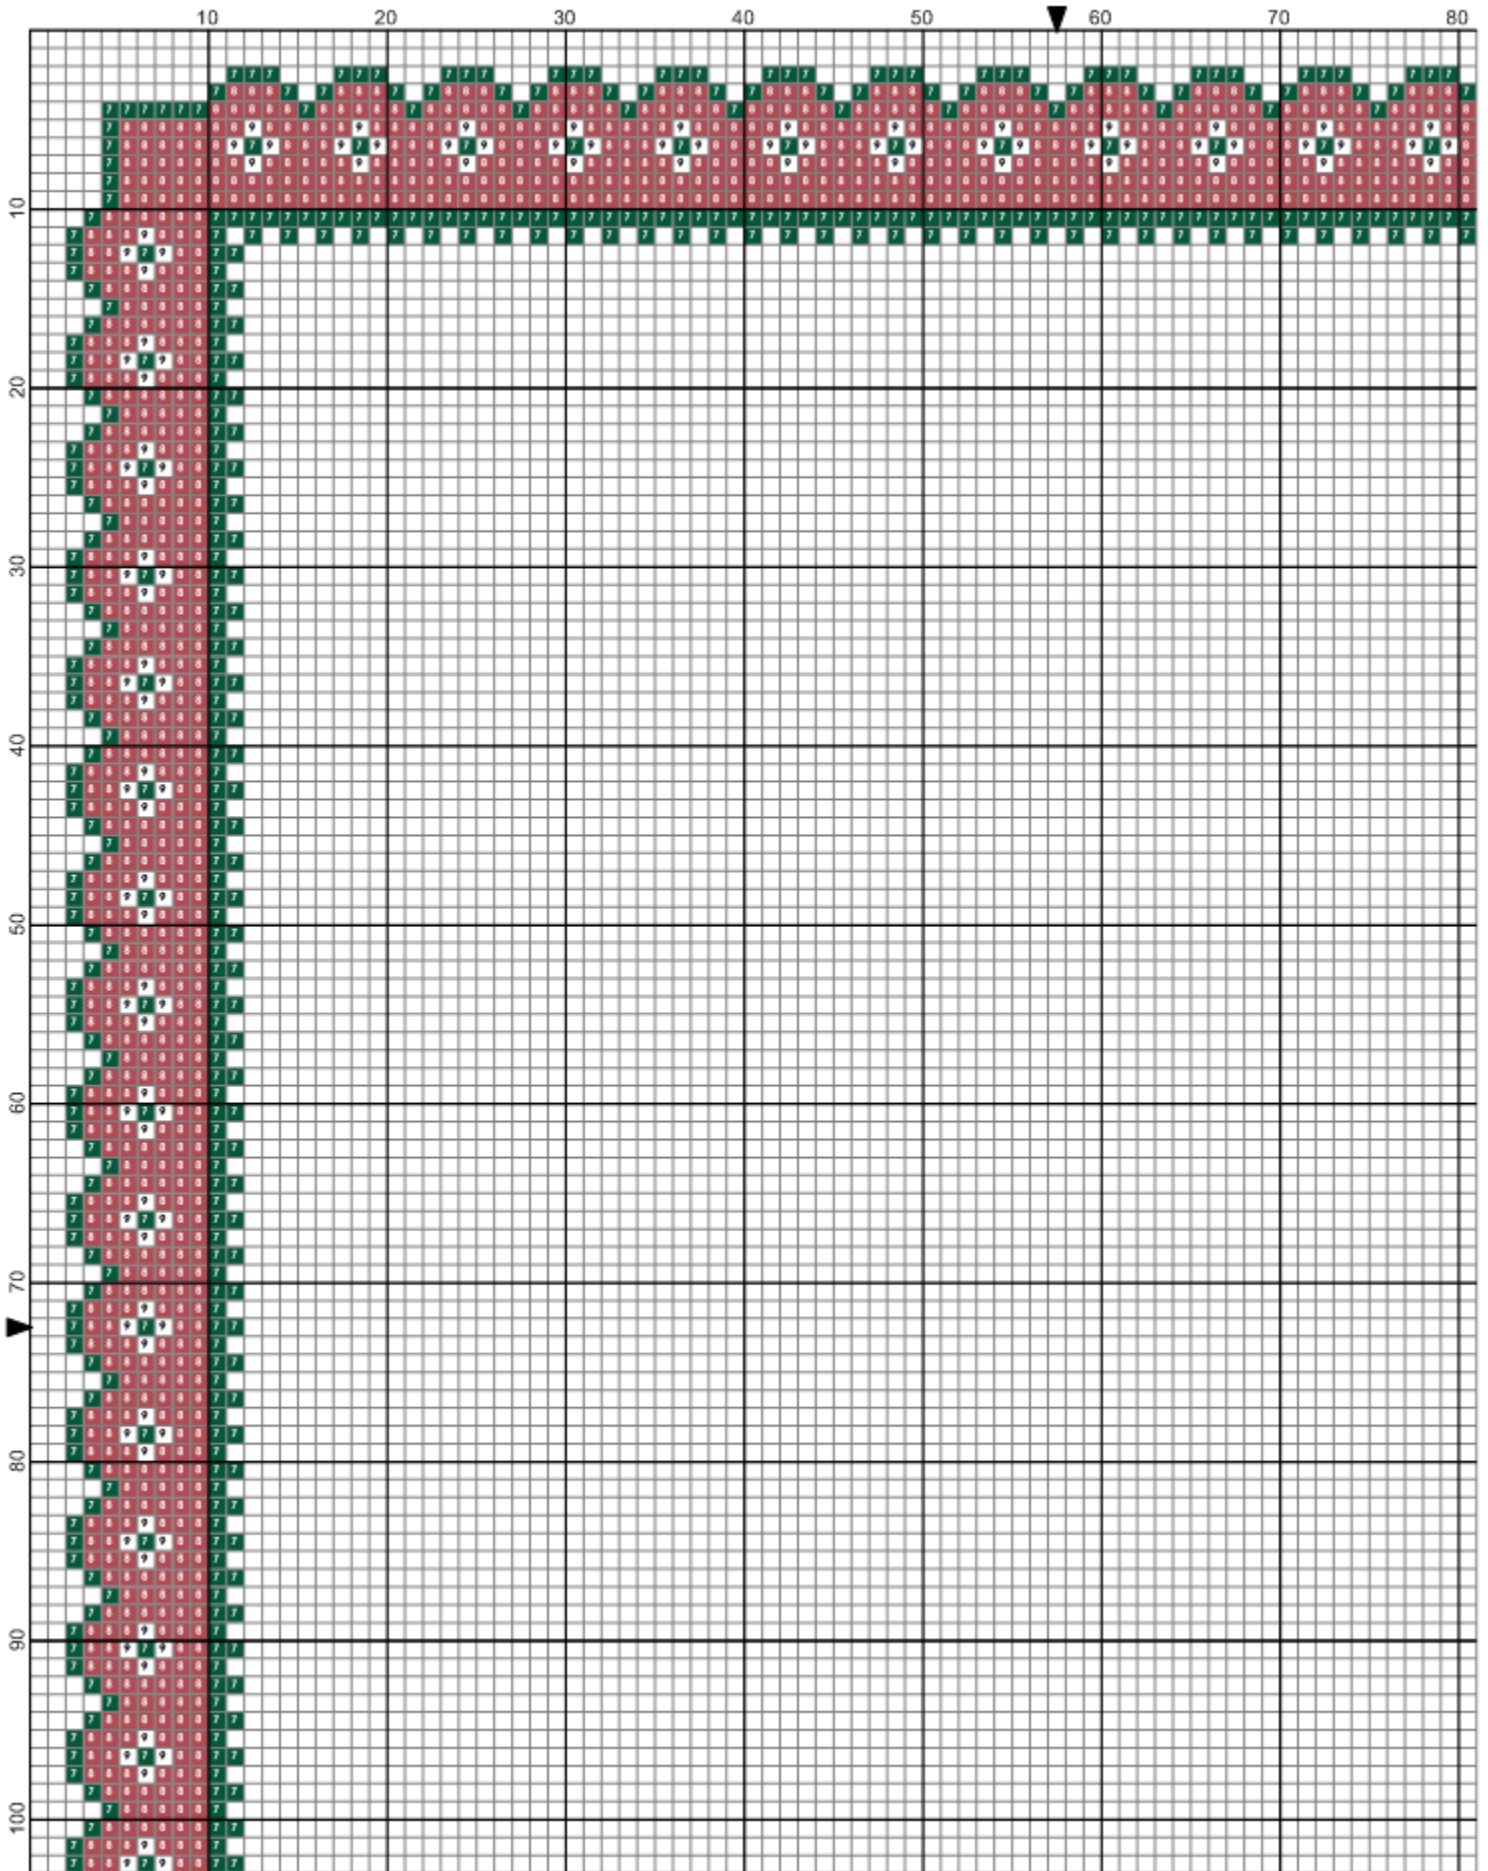

## **Red and Green Border #2**

Item #OC112

Customerservice@NewEnglandClassicStitch.com

© 2011 New England Classic Stitch

# Red and Green Border #2

---

**Company:** New England Classic Stitch  
**Copyright:** (C) 2011 New England Classic Stitch. All Rights Reserved  
**Website:** NewEnglandClassicStitch.com  
**Grid Size:** 115W x 145H  
**Design Area:** 0.00" x 0.00" (0 x 0 stitches)

**Legend:**

  DMC-0

ANC- white

DMC-500 ANC-683 blue green - vy dk

DMC-3721 ANC-896 shell pink - dk

Red and Green Border #2

Red and Green Border #2

Red and Green Border #2

Red and Green Border #2