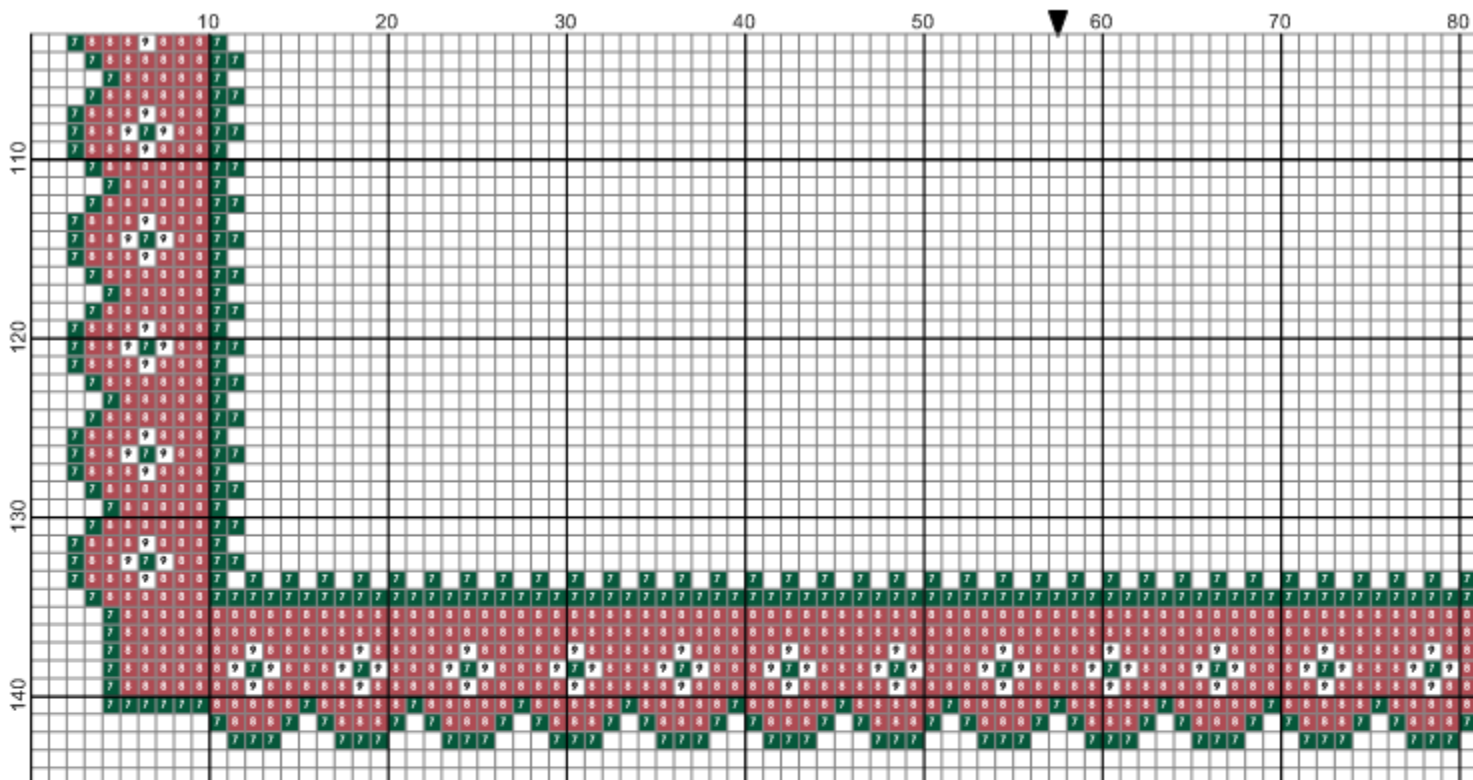

## **Red and Green Border #2**

Item #OC112

Customerservice@NewEnglandClassicStitch.com

© 2011 New England Classic Stitch

# Red and Green Border #2

---

**Company:** New England Classic Stitch  
**Copyright:** (C) 2011 New England Classic Stitch. All Rights Reserved  
**Website:** NewEnglandClassicStitch.com  
**Grid Size:** 115W x 145H  
**Design Area:** 0.00" x 0.00" (0 x 0 stitches)

**Legend:**

  DMC-0

ANC- white

DMC-500 ANC-683 blue green - vy dk

DMC-3721 ANC-896 shell pink - dk

Red and Green Border #2

Red and Green Border #2

Red and Green Border #2

Red and Green Border #2