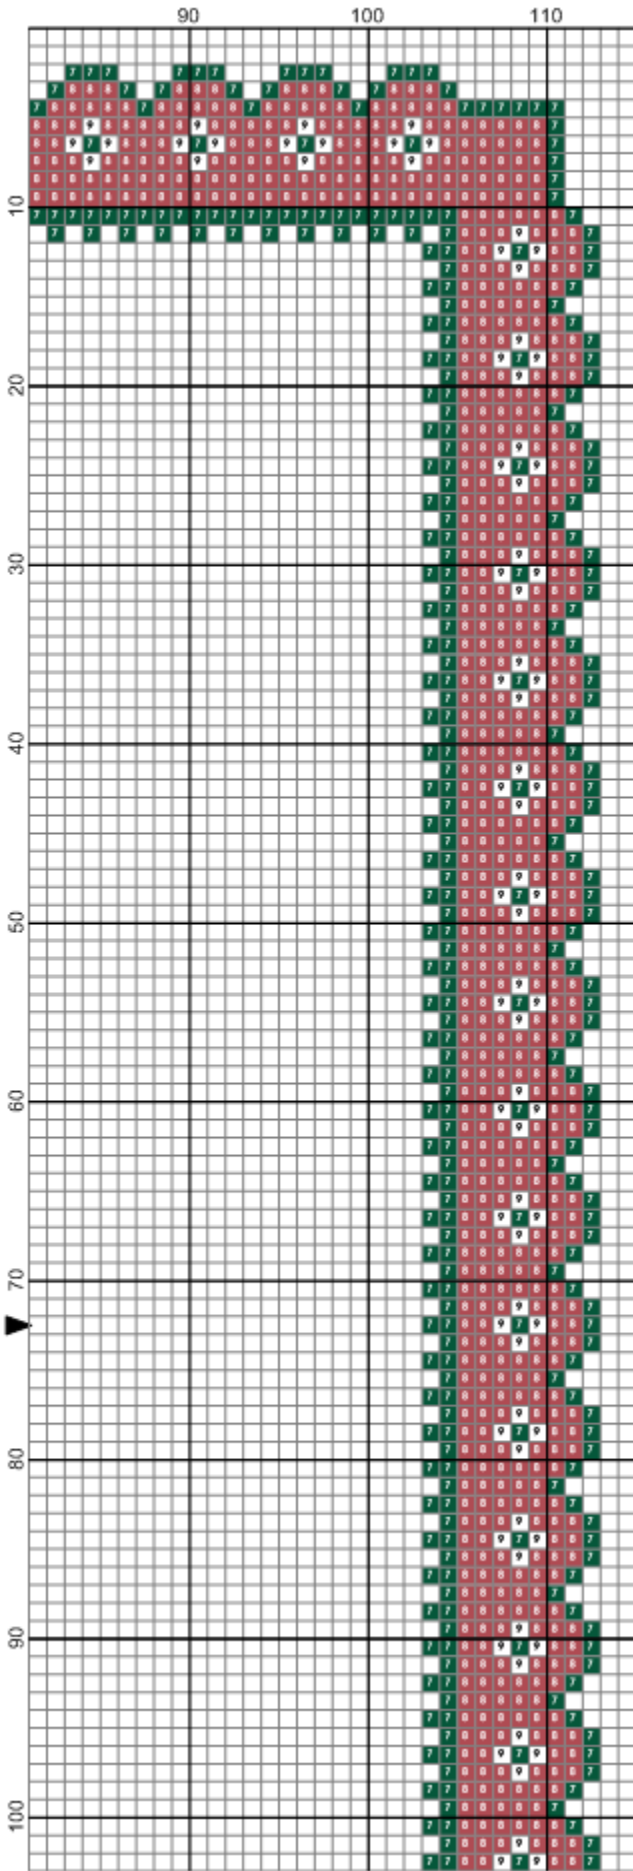

# *New England Classic Stitch*

## **Red and Green Border #2**

Item #OC112

Customerservice@NewEnglandClassicStitch.com

© 2011 New England Classic Stitch

# Red and Green Border #2

---

**Company:** New England Classic Stitch  
**Copyright:** (C) 2011 New England Classic Stitch. All Rights Reserved  
**Website:** NewEnglandClassicStitch.com  
**Grid Size:** 115W x 145H  
**Design Area:** 0.00" x 0.00" (0 x 0 stitches)

**Legend:**

  DMC-0

ANC- white

DMC-500 ANC-683 blue green - vy dk

DMC-3721 ANC-896 shell pink - dk

Red and Green Border #2

Red and Green Border #2

Red and Green Border #2