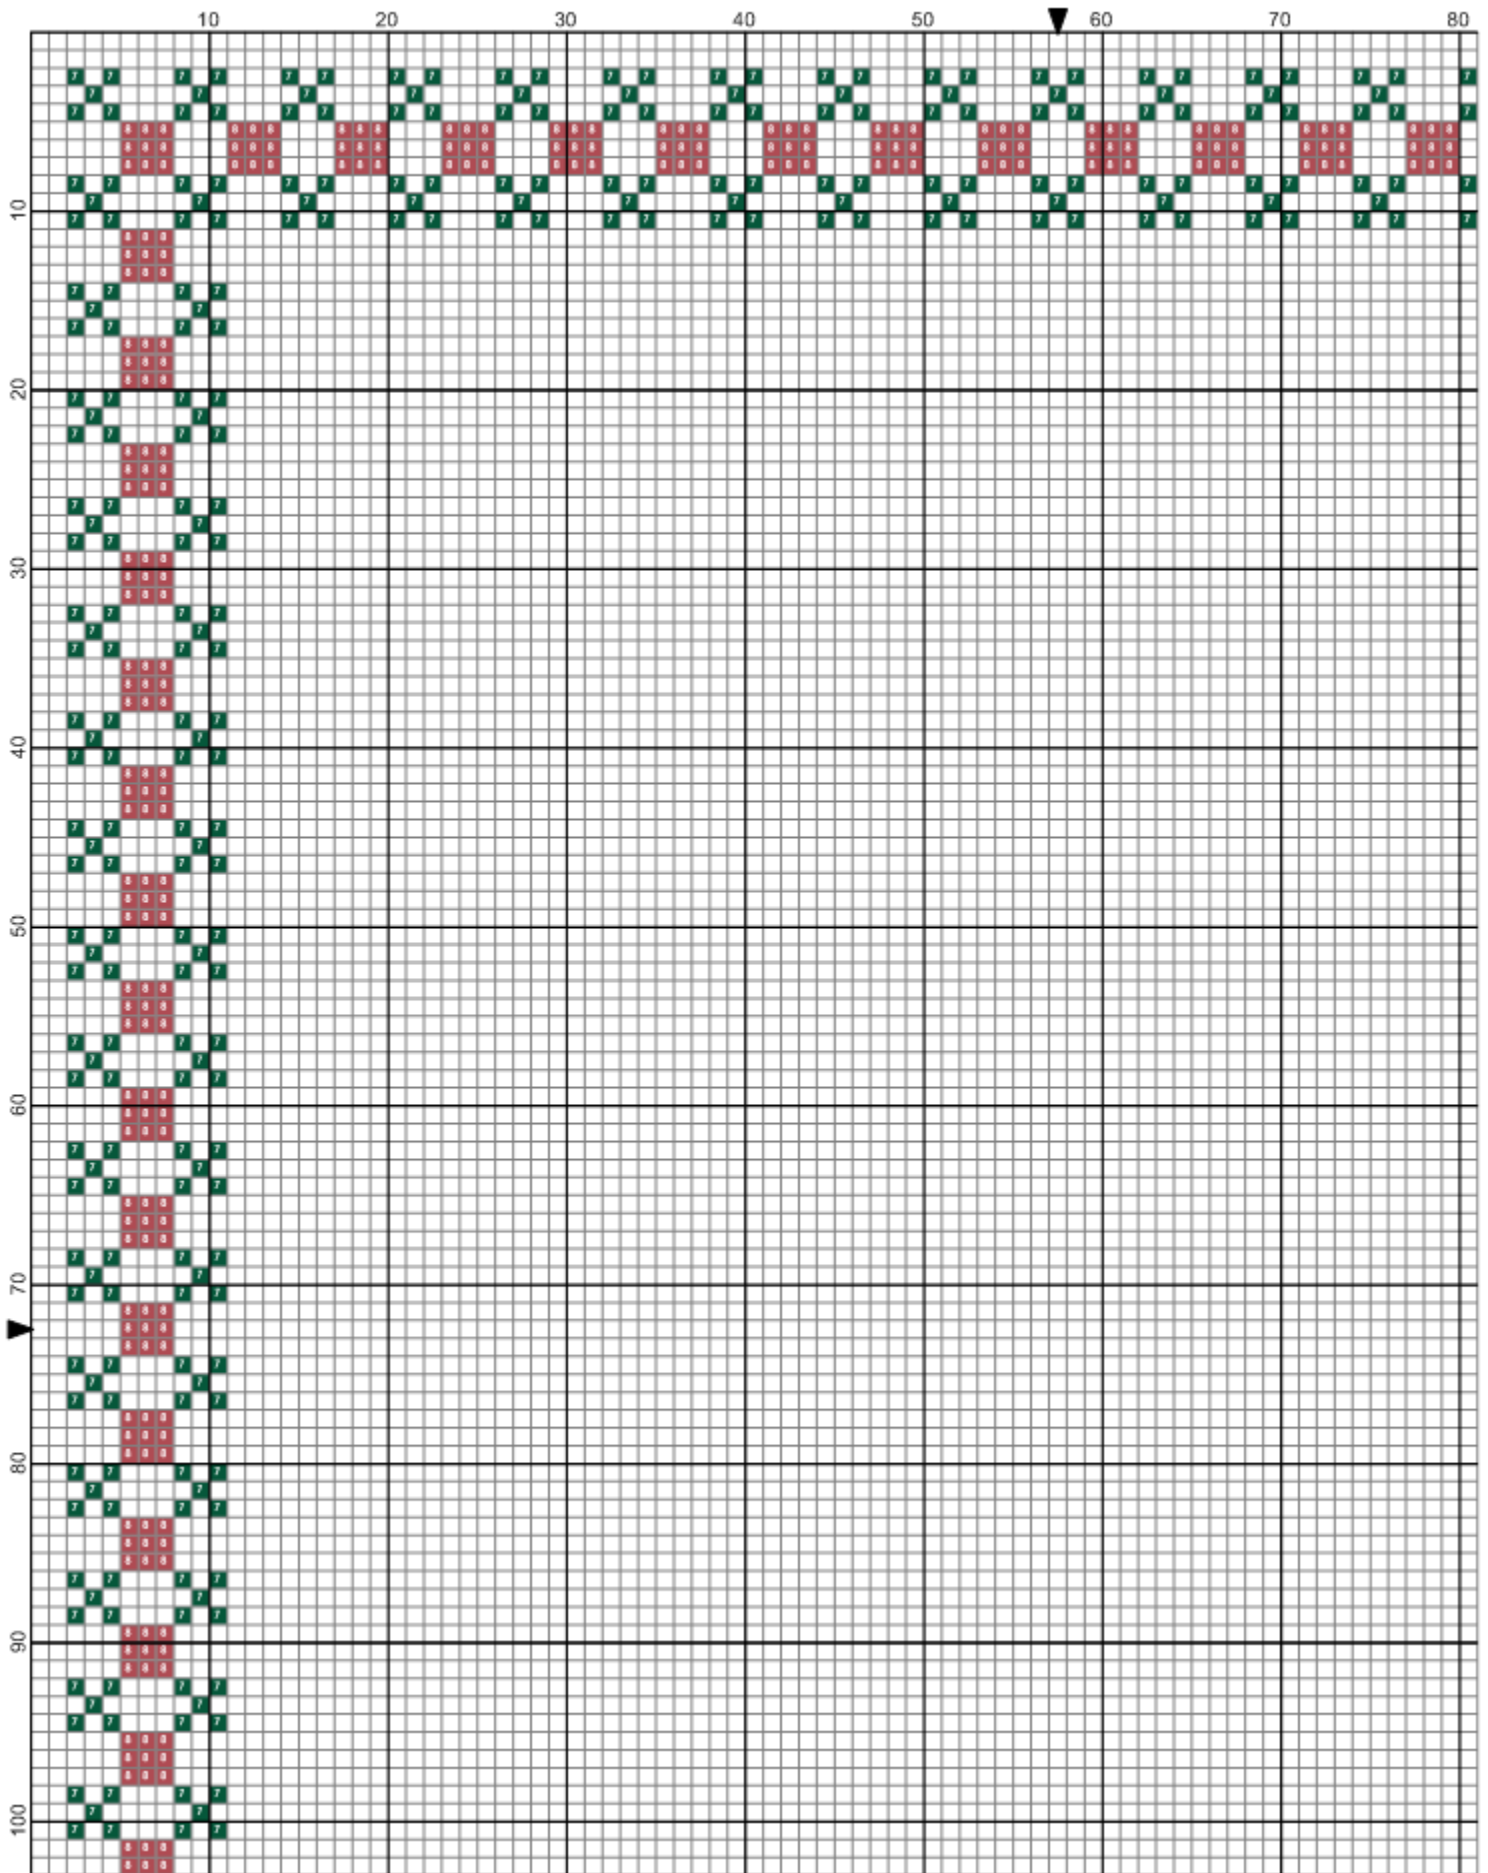

New England Classic Stitch

Red and Green Border

Item #OC111

Customerservice@NewEnglandClassicStitch.com

© 2011 New England Classic Stitch

Red and Green Border

Company: New England Classic Stitch
Copyright: (C) 2011 New England Classic Stitch. All Rights Reserved
Website: NewEnglandClassicStitch.com
Grid Size: 115W x 145H
Design Area: 0.00" x 0.00" (0 x 0 stitches)

Legend:

 DMC-500 ANC-683 blue green - vy dk  DMC-3721 ANC-896 shell pink - dk

Red and Green Border

Red and Green Border

Red and Green Border

Red and Green Border