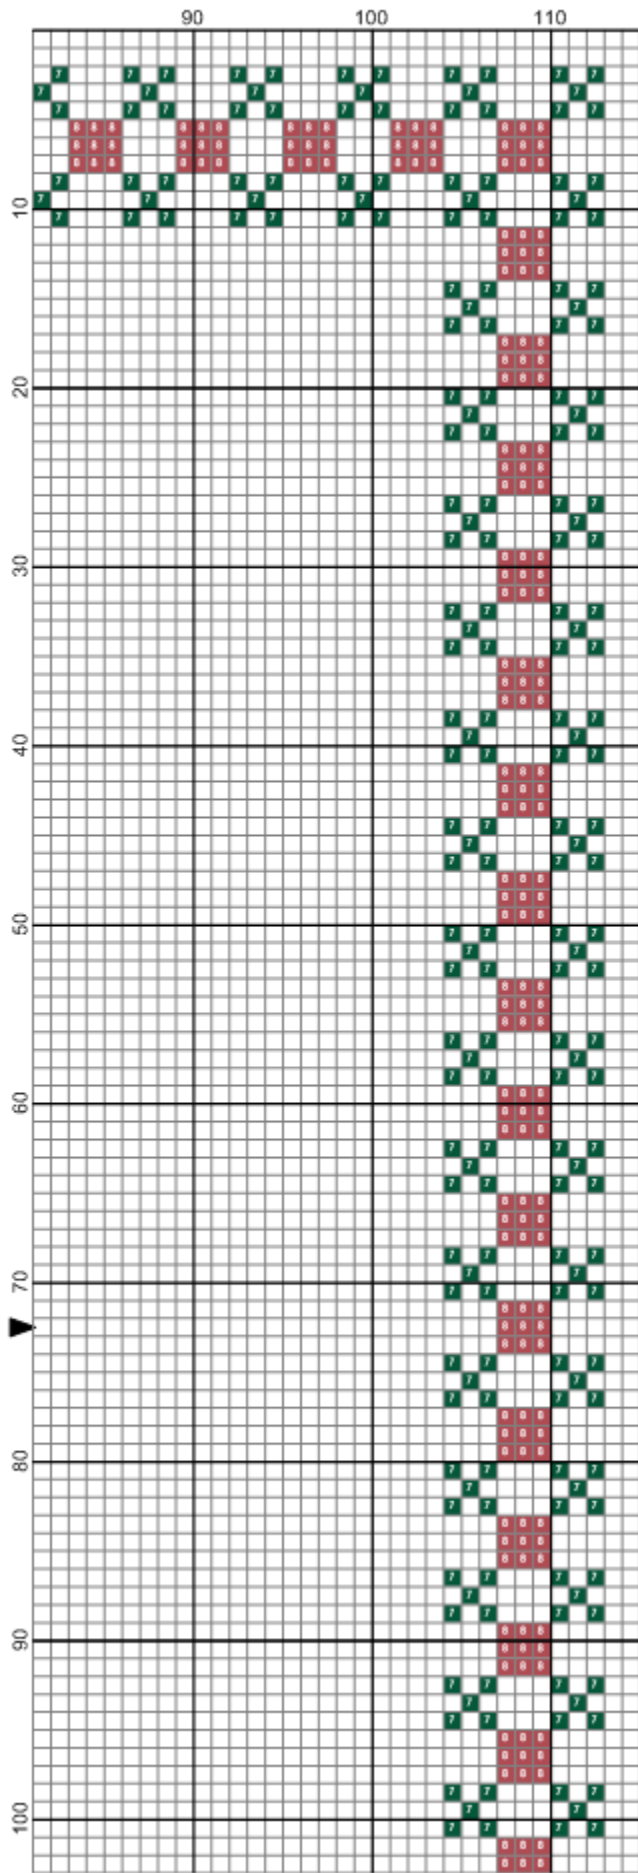

New England Classic Stitch

Red and Green Border

Item #OC111

Customerservice@NewEnglandClassicStitch.com

© 2011 New England Classic Stitch

Red and Green Border

Company: New England Classic Stitch
Copyright: (C) 2011 New England Classic Stitch. All Rights Reserved
Website: NewEnglandClassicStitch.com
Grid Size: 115W x 145H
Design Area: 0.00" x 0.00" (0 x 0 stitches)

Legend:

 DMC-500 ANC-683 blue green - vy dk  DMC-3721 ANC-896 shell pink - dk

Red and Green Border

Red and Green Border

Red and Green Border

Red and Green Border