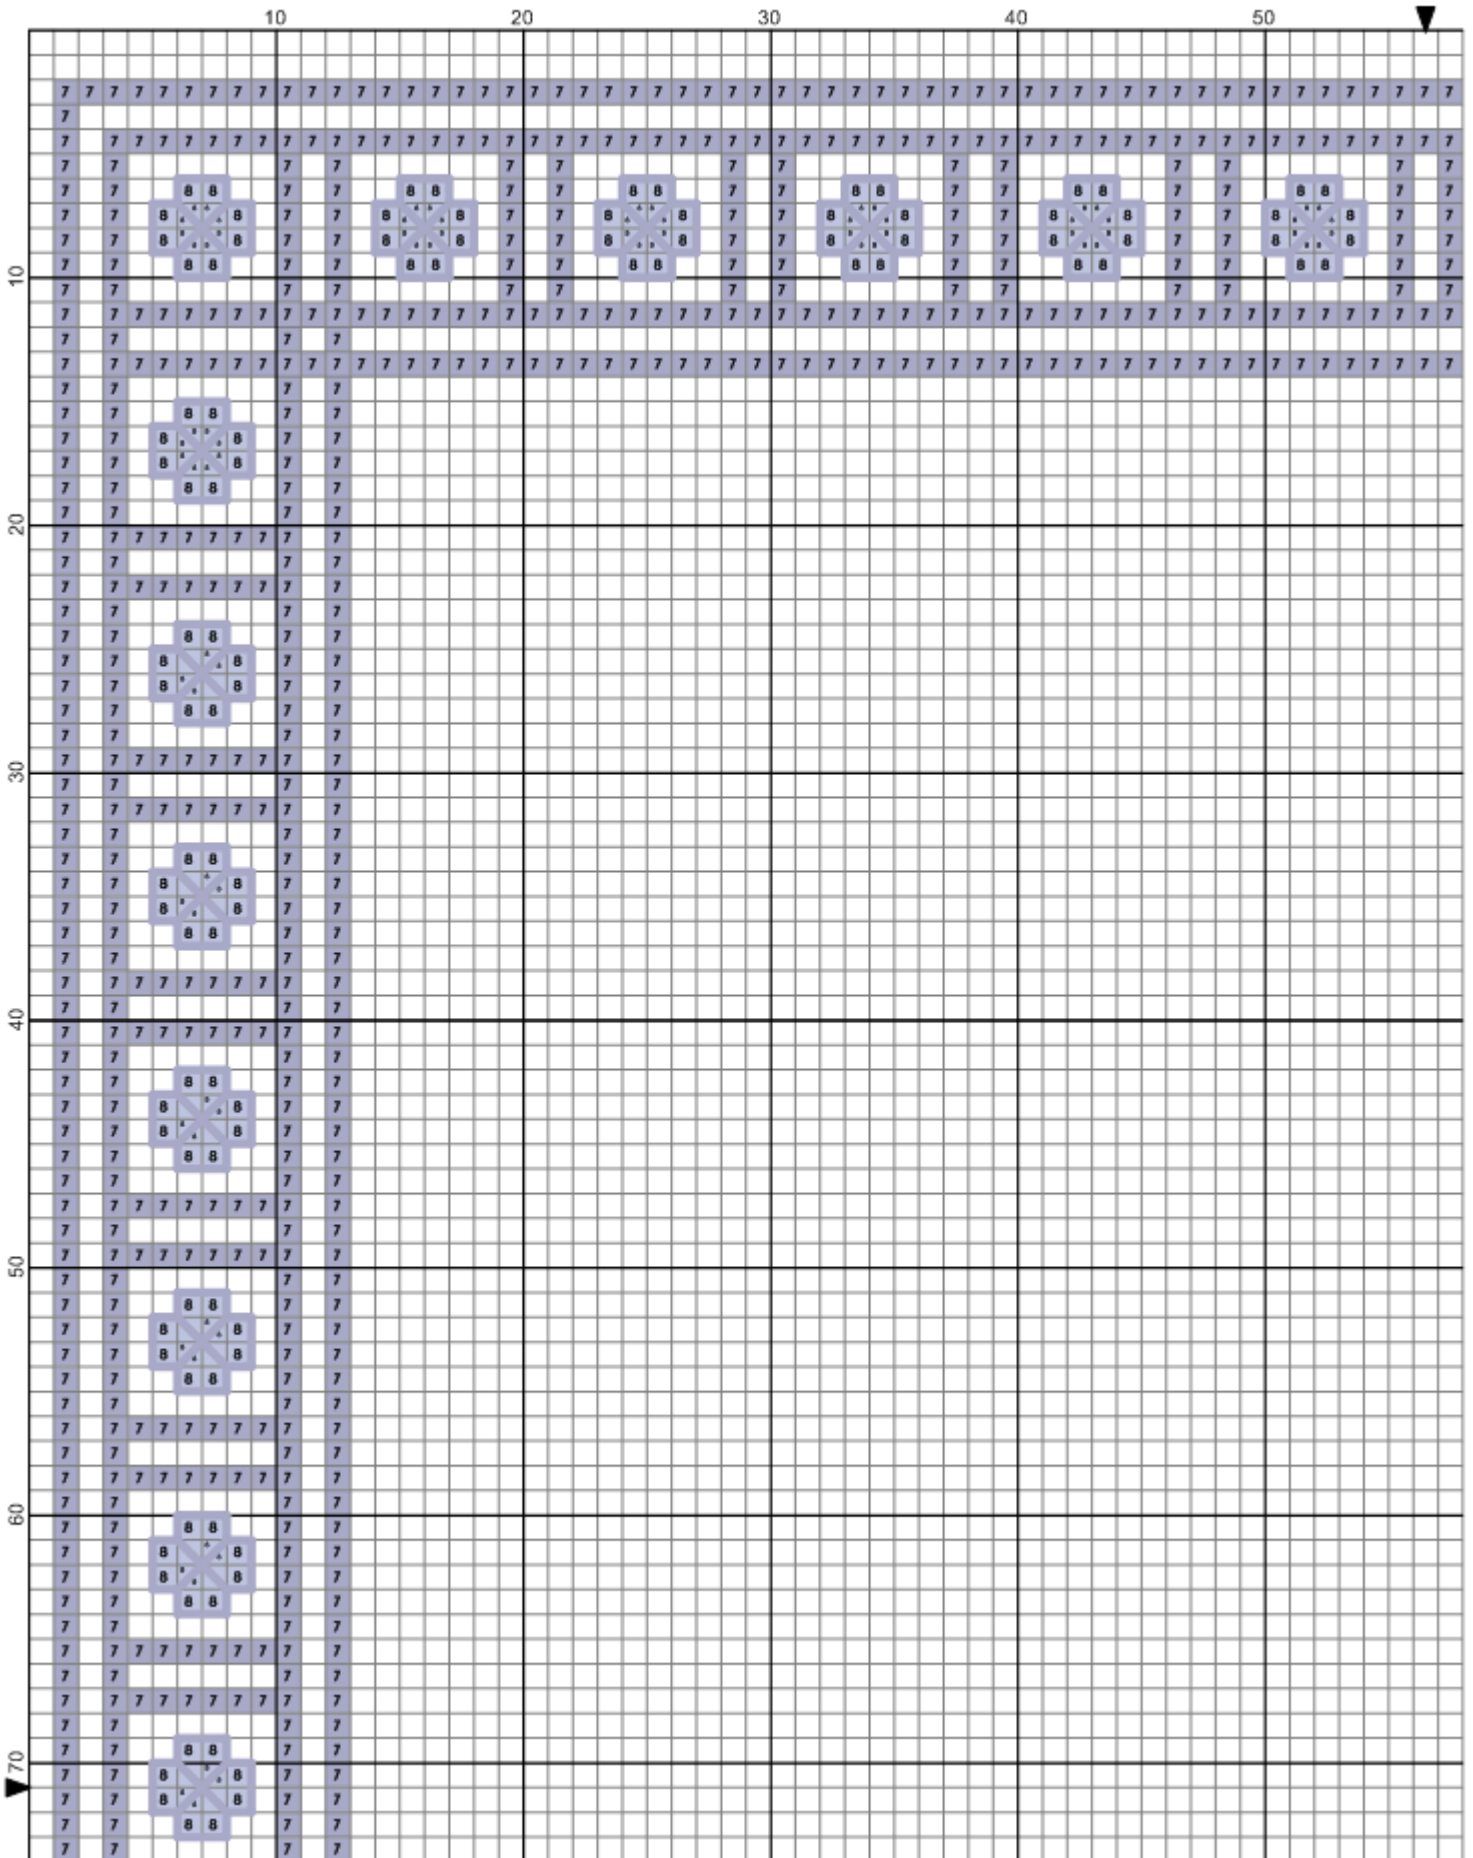

New England Classic Stitch

Purple Border

Item #OGB104

Customerservice@NewEnglandClassicStitch.com

© 2010 New England Classic Stitch

Purple Border

Company: New England Classic Stitch
Website: NewEnglandClassicStitch.com
Grid Size: 113W x 142H
Design Area: 0.00" x 0.00" (0 x 0 stitches)

Legend:

 DMC-340 ANC-118 blue violet - md  DMC-341 ANC-117 blue violet - lt

Backstitch Lines:

 DMC-340 blue violet - md

Purple Border

Purple Border

Purple Border