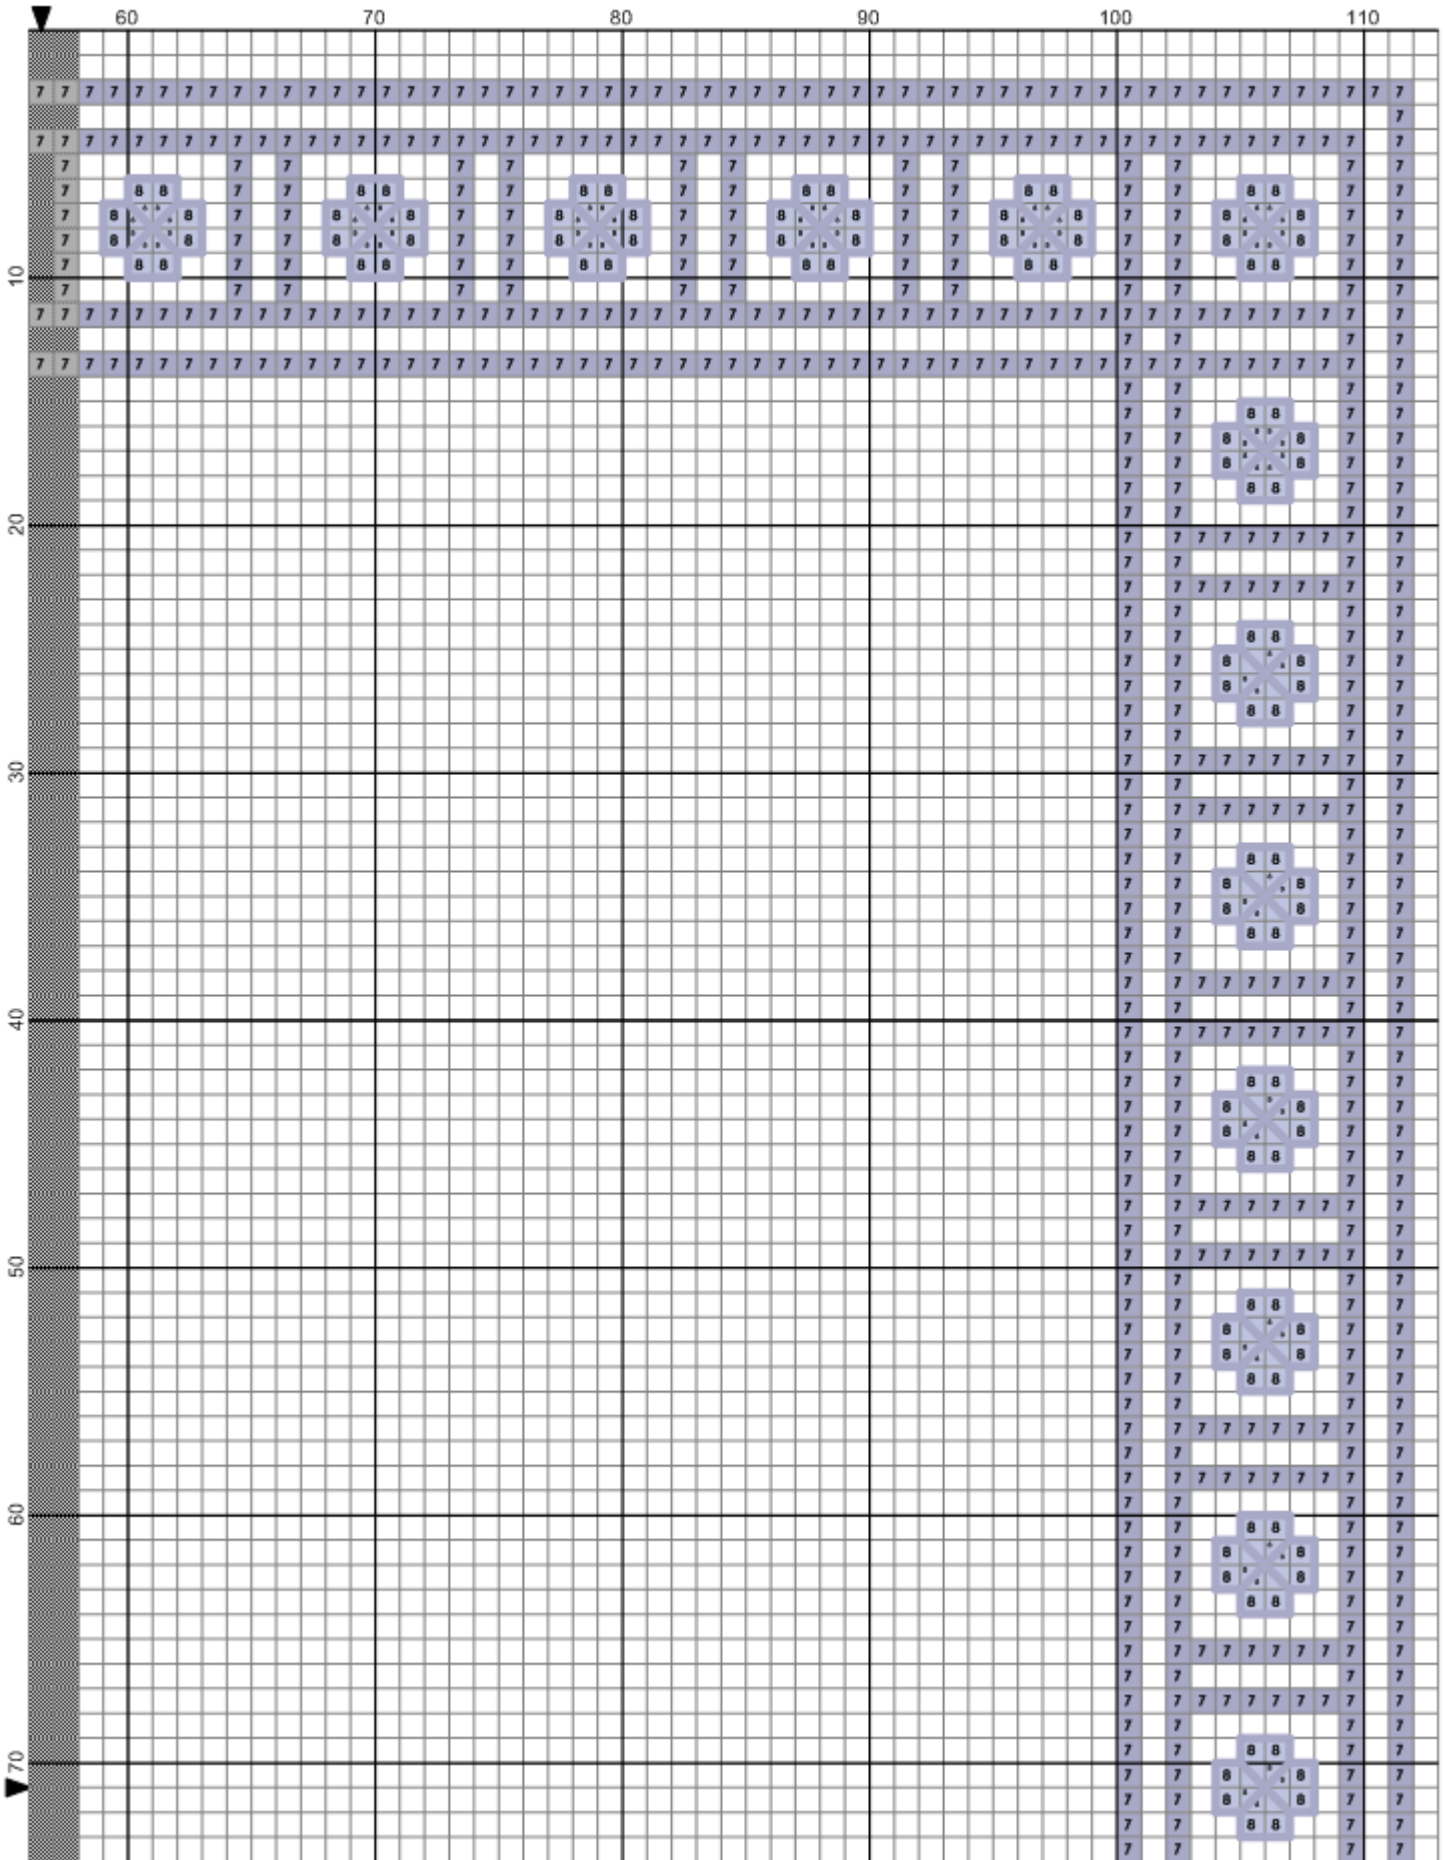

New England Classic Stitch

Purple Border

Item #OGB104

Customerservice@NewEnglandClassicStitch.com

© 2010 New England Classic Stitch

Purple Border

Company: New England Classic Stitch
Website: NewEnglandClassicStitch.com
Grid Size: 113W x 142H
Design Area: 0.00" x 0.00" (0 x 0 stitches)

Legend:

 DMC-340 ANC-118 blue violet - md  DMC-341 ANC-117 blue violet - lt

Backstitch Lines:

 DMC-340 blue violet - md

Purple Border

Purple Border

Purple Border