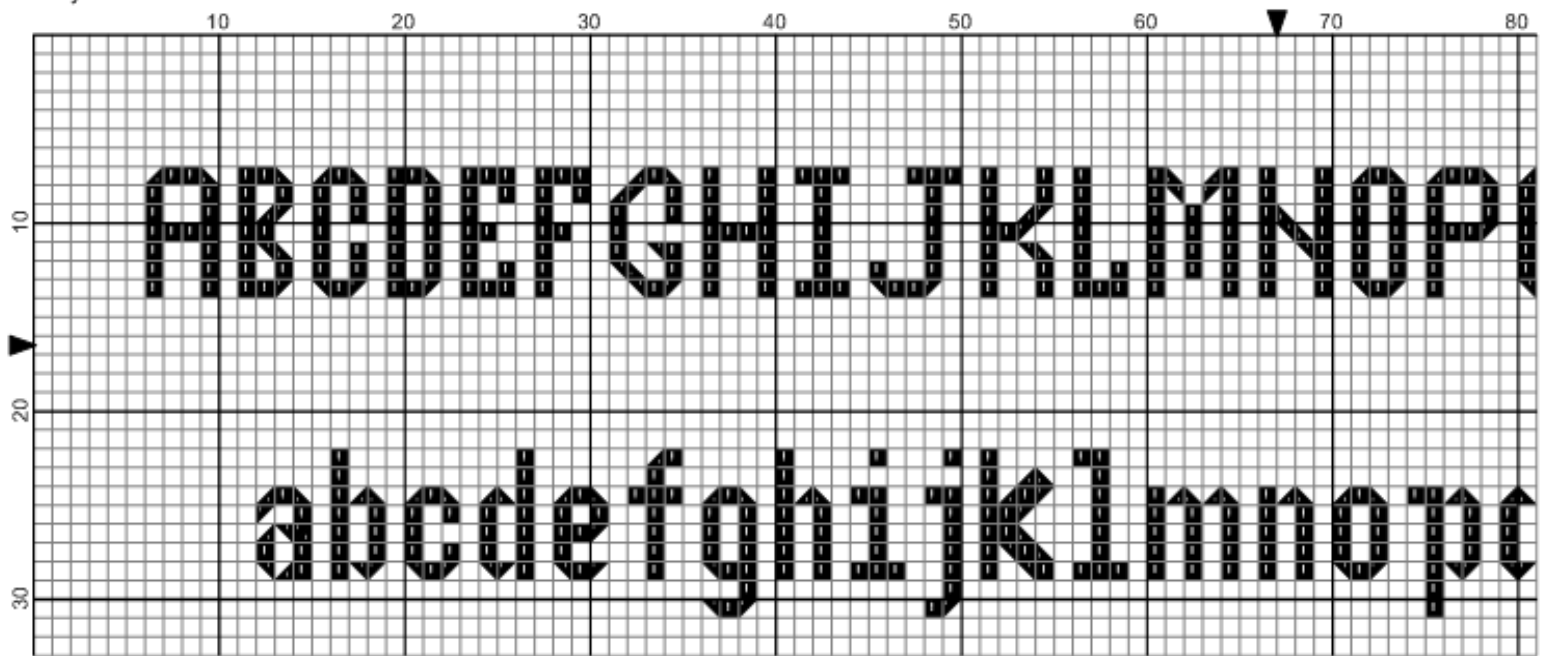

New England Classic Stitch

Free Funky Bold Font

Item #FO114

Customerservice@NewEnglandClassicStitch.com

© 2010 New England Classic Stitch

ABCDEFGHIJKLMNOPQRSTUVWXYZ

abcdefghijklmnopqrstuvwxyz

Funky Bold Font

Company: New England Classic Stitch
Copyright: (C) 2010 New England Classic Stitch. All Rights Reserved
Website: NewEnglandClassicStitch.com
Grid Size: 134W x 33H
Design Area: 8.71" x 2.14" (122 x 30 stitches)

Legend:
■ DMC-310 ANC-403 black

Funky Bold Font

(C) 2010 New England Classic Stitch. All Rights Reserved

Funky Bold Font

(C) 2010 New England Classic Stitch. All Rights Reserved