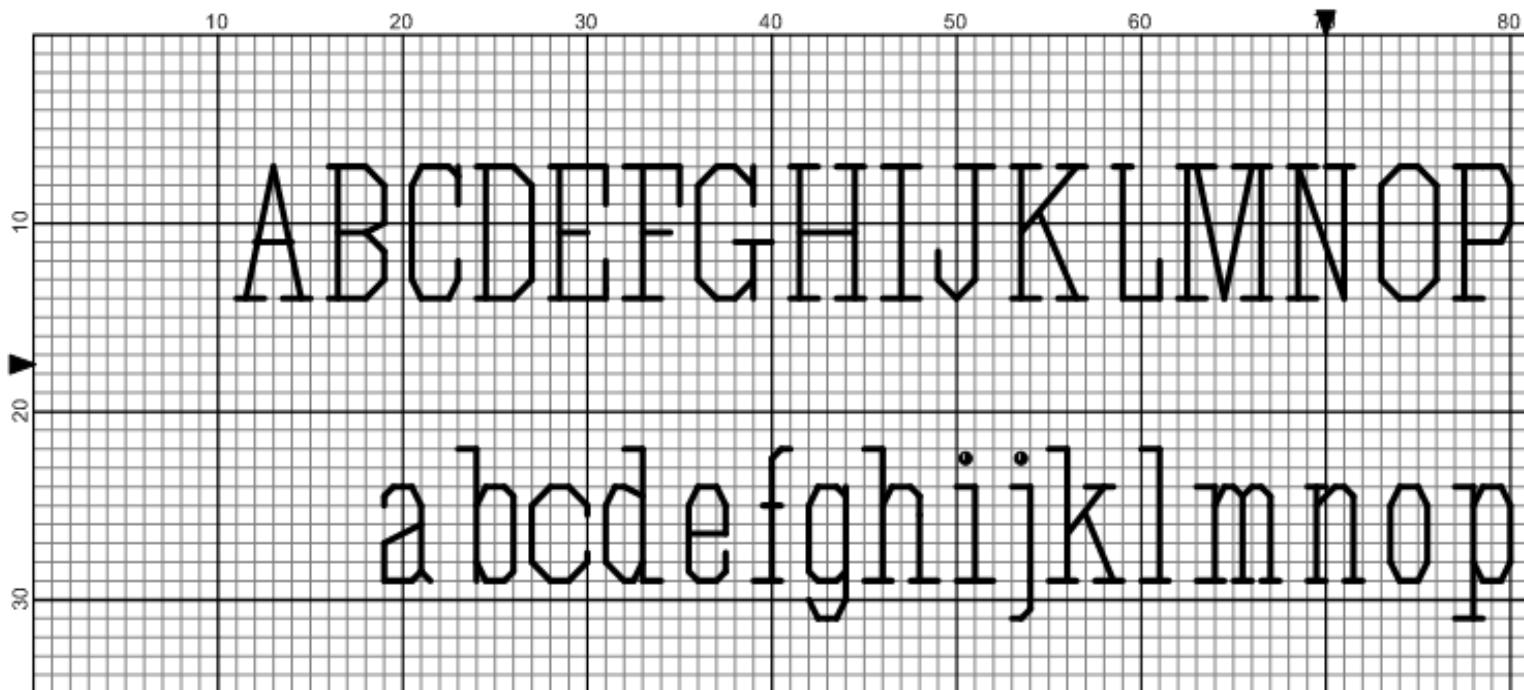

Company: New England Classic Stitch
Copyright: (C) 2010 New England Classic Stitch. All Rights Reserved
Website: NewEnglandClassicStitch.com
Grid Size: 140W x 35H
Design Area: 8.36" x 2.14" (117 x 30 stitches)

Legend:

■ ■ DMC-310 ANC-403 black

Backstitch Lines:

— DMC-310 black

French Knots:

● DMC-310 black

(C) 2010 New England Classic Stitch. All Rights Reserved

(C) 2010 New England Classic Stitch. All Rights Reserved