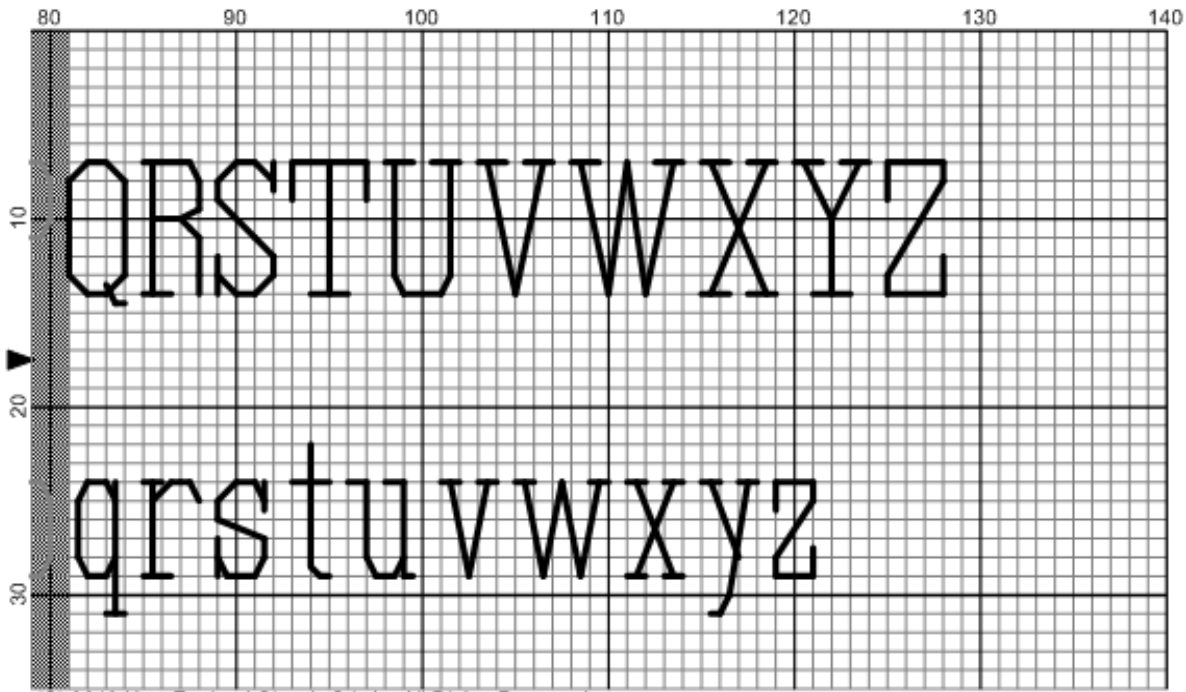

Company: New England Classic Stitch
Copyright: (C) 2010 New England Classic Stitch. All Rights Reserved
Website: NewEnglandClassicStitch.com
Grid Size: 140W x 35H
Design Area: 8.36" x 2.14" (117 x 30 stitches)

Legend:

■ ■ DMC-310 ANC-403 black

Backstitch Lines:

— DMC-310 black

French Knots:

● DMC-310 black

(C) 2010 New England Classic Stitch. All Rights Reserved

(C) 2010 New England Classic Stitch. All Rights Reserved