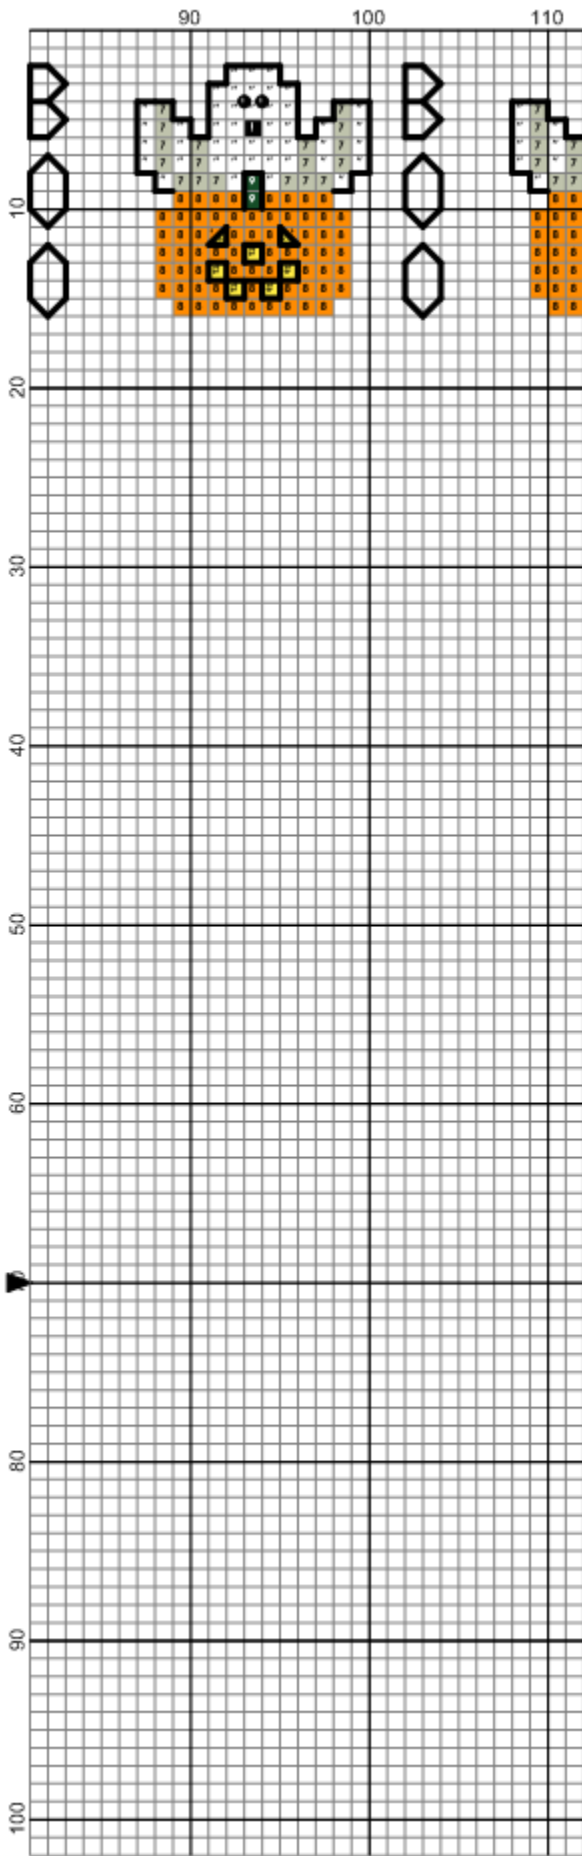

Boo Border

(C) 2011 New England Classic Stitch. All Rights Reserved