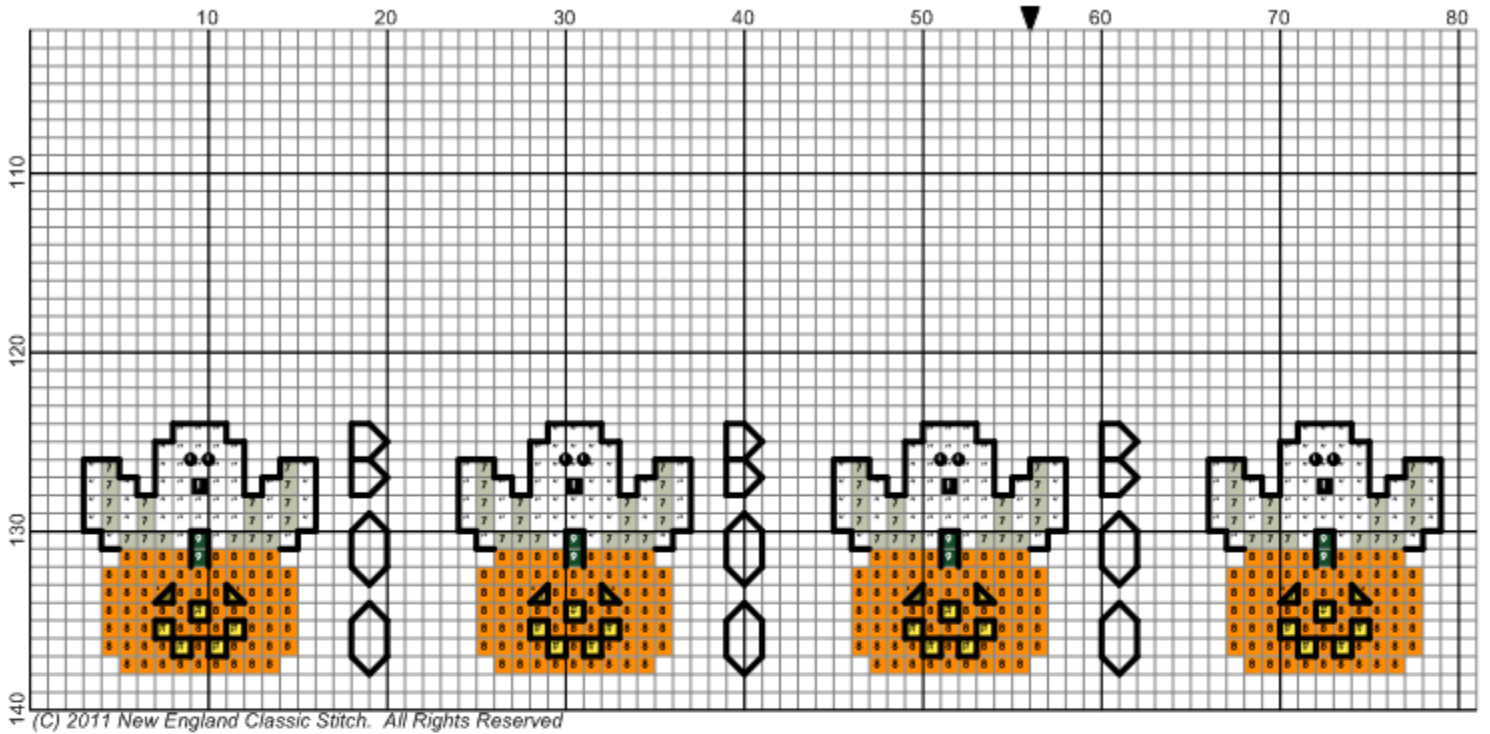

New England Classic Stitch

Boo Border

Item #OH111

Customerservice@NewEnglandClassicStitch.com

© 2011 New England Classic Stitch

Boo Border

Company: New England Classic Stitch
Copyright: (C) 2011 New England Classic Stitch. All Rights Reserved
Website: NewEnglandClassicStitch.com
Grid Size: 112W x 140H
Design Area: 0.00" x 0.00" (0 x 0 stitches)

French Knots:

● DMC-310 black

Boo Border

Boo Border

(C) 2011 New England Classic Stitch. All Rights Reserved

Boo Border

Boo Border